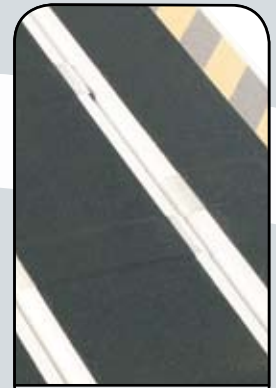

➤ **No assembly**

Decpac ramps require no assembly at all. They are supplied in a folded position, and are ready to use in a matter of seconds by laying the ramp out on the ground in which it is to be used.

➤ **Flexible**

All Decpac models exhibit a high degree of capability to conform to differing surface angles whether it be a level building floor or an inclined side walk.

This flexibility is made possible through Decpac's multi-panel design and patented hinge system.

Features

Optional extra carry bag for Personal or Multipurpose Decpac ramps

Grip tape for a non-slip surface

Clearly labelled 'TOP' to show where the head of the ramp sits on the step

Safety pads at the top and base for all weather surfaces