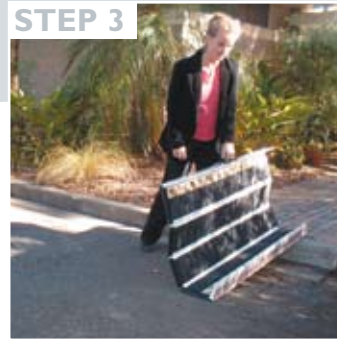

Yes, you can.™

➤ INVACARE® DECPAC RAMPS

Lightweight Folding Ramps

Decpac ramps are manufactured with a unique combination of uni-directional glass and carbon fibre materials to create an extremely strong and lightweight ramp suitable for a wide range of uses. Decpac ramps fold with a concertina action allowing their width to be folded down to the most compact size ensuring maximum portability.

➤ **Lightweight, simple to use, portable, safe, strong - Decpac ramps take up to 300kg.**

Decpac lightweight folding ramps give you more mobility in seconds. The concertina folding action is laid out simply and easily to make light work of awkward steps and kerbs. In their folded position, the Personal or Multipurpose models are so compact, they can be easily carried on the back of the wheelchair or scooter with use of the optional carry bag. The other models will easily fit into the boot of a car in their folded position.

➤ **No assembly**

Decpac ramps require no assembly at all. They are supplied in a folded position, and are ready to use in a matter of seconds by laying the ramp out on the ground in which it is to be used.