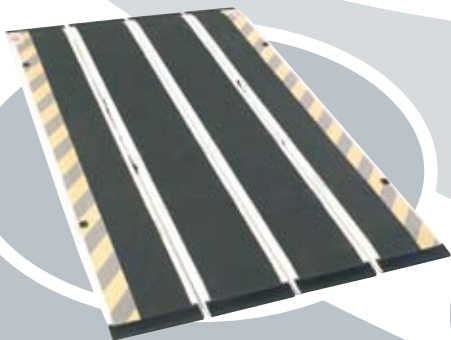

Yes, you can.™

➤ INVACARE® DECPAC RAMPS

Lightweight Folding Ramps

Decpac ramps are manufactured with a unique combination of uni-directional glass and carbon fibre materials to create an extremely strong and lightweight ramp suitable for a wide range of uses. Decpac ramps fold with a concertina action allowing their width to be folded down to the most compact size ensuring maximum portability.

➤ **Lightweight, simple to use, portable, safe, strong - Decpac ramps take up to 300kg.**

Decpac lightweight folding ramps give you more mobility in seconds. The concertina folding action is laid out simply and easily to make light work of awkward steps and kerbs. In their folded position, the Personal or Multipurpose models are so compact, they can be easily carried on the back of the wheelchair or scooter with use of the optional carry bag. The other models will easily fit into the boot of a car in their folded position.

EDGE BARRIER LIMITER RANGE

The E.B.L (Edge Barrier Limiter) range has the added security of edge barriers. Available in different lengths to provide solutions to obstacles from 225mm to 1000mm in height. Particularly suited to providing instant access to buses, trains and buildings where a permanent ramp is impractical.

➤ **Flexible**

All Decpac models exhibit a high degree of capability to conform to differing surface angles whether it be a level building floor or an inclined side walk.

This flexibility is made possible through Decpac's multi-panel design and patented hinge system.